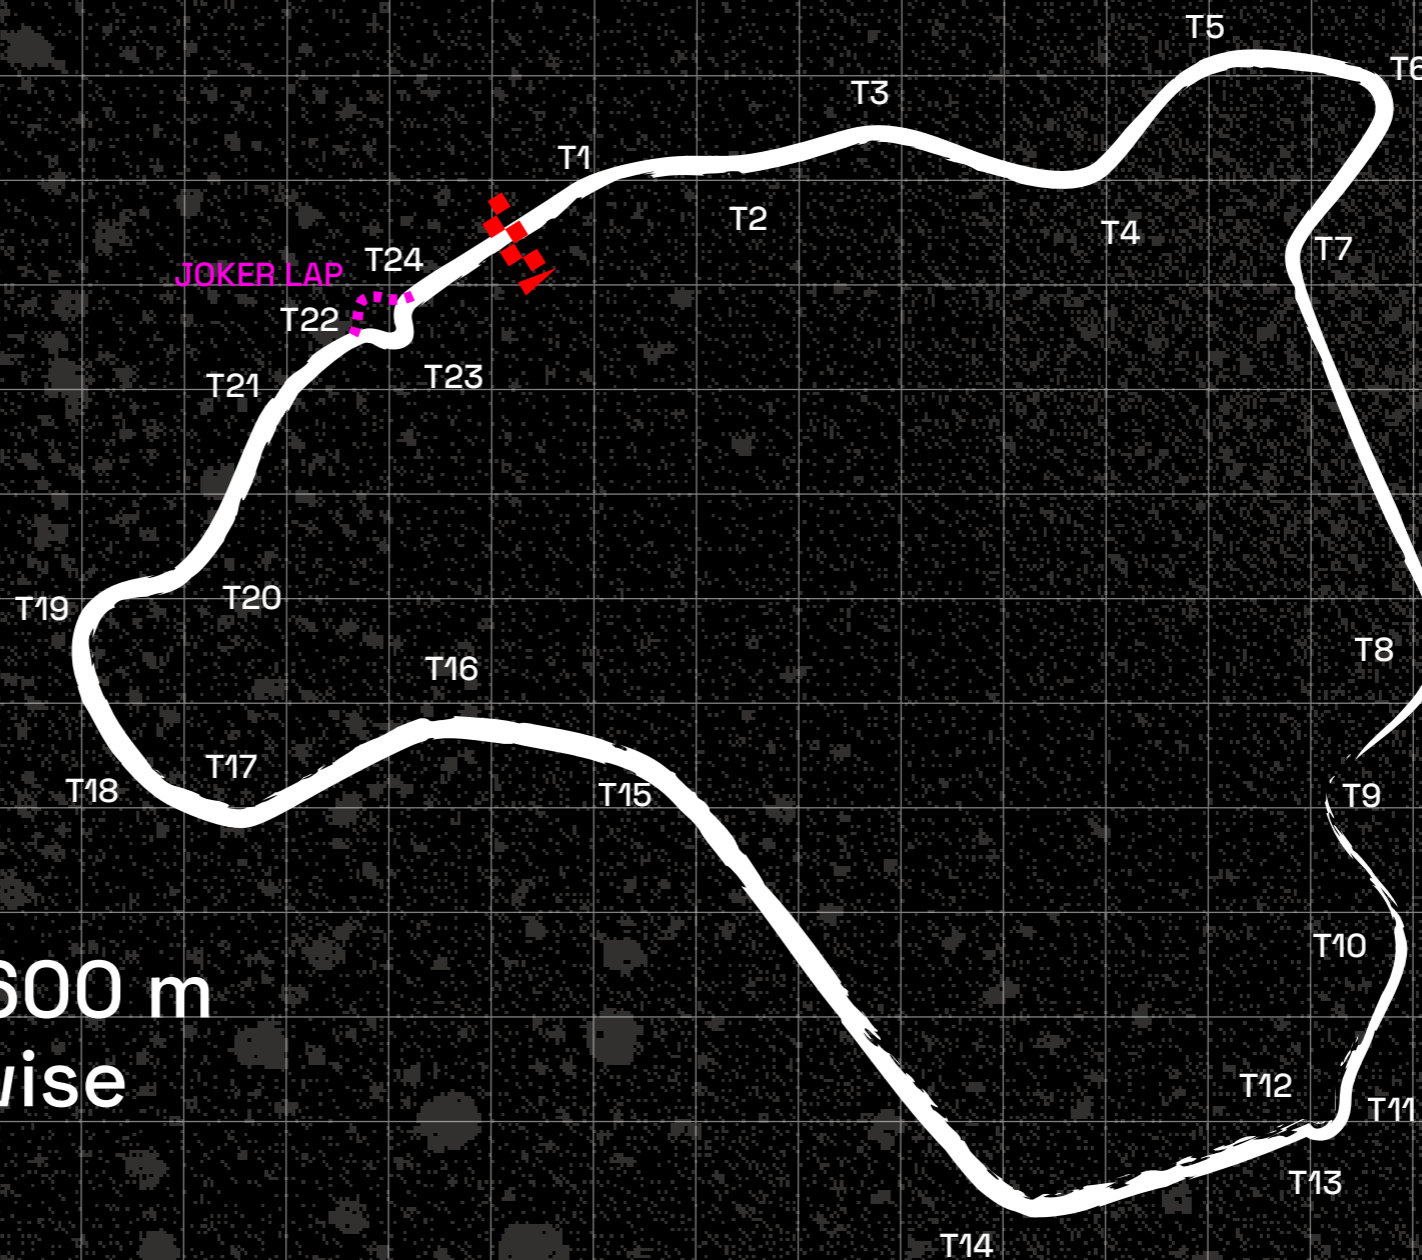

Vila Real - PORTUGAL

JULY 11TH - 12TH

CIRCUITO INTERNACIONAL DE VILA REAL

ROUNDS

8 & 9

Circuit length: 4600 m

Direction: clockwise

Turns: 24